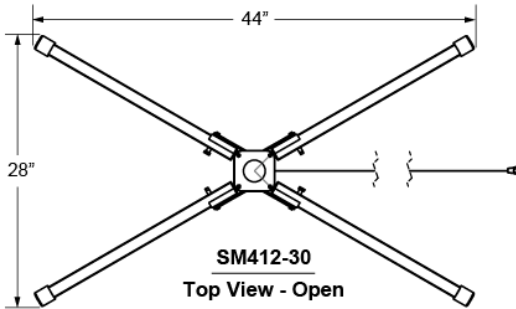

30' Stand Mount Retracta-Belt®

Featured Product: SM412-30

A rugged and portable solution for long span applications.

The Stand Mount 412 (SM412-30) is the only product on the market with a 30' belt span that can be easily carried from location to location. The heavy-gauge aluminum stand is built tough to withstand the harshest abuse, yet at only 15 lbs. it's still light enough for easy lifting. The folding legs allow for compact storage into an 8"x9" space, and spread to provide maximum stability on rocky or uneven terrain.

Long Span Retracta-Belt®

- ▶ **Belt extends to 30 feet:** to easily cordon off large areas quickly

Features

- ▶ **Outdoor-rated, heavy-duty product**
- ▶ **High-impact polycarbonate head:** greatly increases durability
- ▶ **Patent pending braking system:** creates the safest product on the market
- ▶ **Easy to transport and store:** folds in an 8"x9" area when not in use
- ▶ **Heavy-gauge aluminum stand:** very sturdy yet light enough for mobility
- ▶ **Adjustable legs:** can be used on uneven surfaces

Post Finishes & Belt Options for 30' Stand Mount Retractable-Belt®

Specs

Stand Material	Aluminum & Steel (Powder Coated)
Base Dimension (Open)	28" x 44"
Base Dimension (Closed)	8-1/4" x 8-1/2"
Post Diameter	1-1/4" Square Tube w/ 4-1/2" Head
Overall Stand Height	41" (Includes Head)
Overall Weight	15 lbs.

Overall Weight: 15 lbs.

Model #	Head	Stand
SM412-30YW	Yellow	Yellow Aluminum

Stock Finishes

Standard Belt Options

- BK - Black
- GR - Grey
- WH - White
- BN - Brown
- MN - Maroon
- RD - Red
- OR - Orange
- YW - Yellow
- GN - Green
- DG - Dark Green
- LB - Light Blue
- BL - Blue
- DB - Dark Blue
- PL - Purple
- FY - Fluorescent Yellow
- FO - Fluorescent Orange
- BW - Black/White Stripe