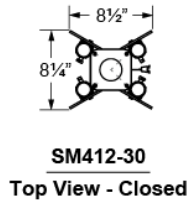

30' Stand Mount Retracta-Belt®

Featured Product: SM412-30

A rugged and portable solution for long span applications.

The Stand Mount 412 (SM412-30) is the only product on the market with a 30' belt span that can be easily carried from location to location. The heavy-gauge aluminum stand is built tough to withstand the harshest abuse, yet at only 15 lbs. it's still light enough for easy lifting. The folding legs allow for compact storage into an 8"x9" space, and spread to provide maximum stability on rocky or uneven terrain.

Post Finishes & Belt Options for 30' Stand Mount Retractable-Belt®

Specs

Stand Material	Aluminum & Steel (Powder Coated)
Base Dimension (Open)	28" x 44"
Base Dimension (Closed)	8-1/4" x 8-1/2"
Post Diameter	1-1/4" Square Tube w/ 4-1/2" Head
Overall Stand Height	41" (Includes Head)
Overall Weight	15 lbs.