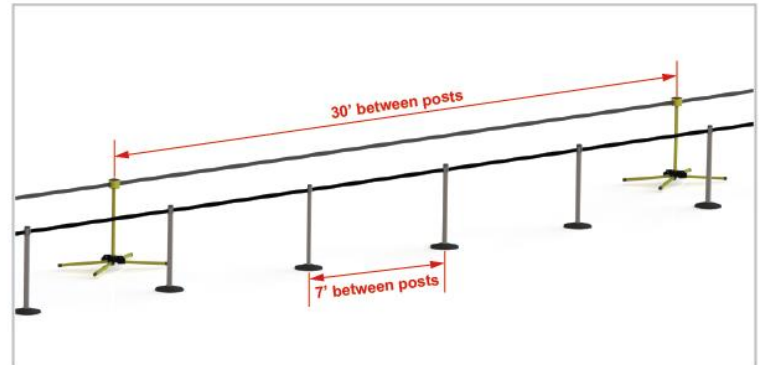

30' Stand Mount Retracta-Belt®

Featured Product: SM412-30

A rugged and portable solution for long span applications.

The Stand Mount 412 (SM412-30) is the only product on the market with a 30' belt span that can be easily carried from location to location. The heavy-gauge aluminum stand is built tough to withstand the harshest abuse, yet at only 15 lbs. it's still light enough for easy lifting. The folding legs allow for compact storage into an 8"x9" space, and spread to provide maximum stability on rocky or uneven terrain.

Long Span Retracta-Belt®

- ▶ **Belt extends to 30 feet:** to easily cordon off large areas quickly

Features

- ▶ **Outdoor-rated, heavy-duty product**
- ▶ **High-impact polycarbonate head:** greatly increases durability
- ▶ **Patent pending braking system:** creates the safest product on the market
- ▶ **Easy to transport and store:** folds in an 8"x9" area when not in use
- ▶ **Heavy-gauge aluminum stand:** very sturdy yet light enough for mobility
- ▶ **Adjustable legs:** can be used on uneven surfaces

Post Finishes & Belt Options for 30' Stand Mount Retractable-Belt®

Specs

Stand Material	Aluminum & Steel (Powder Coated)
Base Dimension (Open)	28" x 44"
Base Dimension (Closed)	8-1/4" x 8-1/2"
Post Diameter	1-1/4" Square Tube w/ 4-1/2" Head
Overall Stand Height	41" (Includes Head)
Overall Weight	15 lbs.

Overall Weight: 15 lbs.

Model #	Head	Stand
SM412-30YW	Yellow	Yellow Aluminum

Stock Finishes

Standard Belt Options

- BK - Black
- GR - Grey
- WH - White
- BN - Brown
- MN - Maroon
- RD - Red
- OR - Orange
- YW - Yellow
- GN - Green
- DG - Dark Green
- LB - Light Blue
- BL - Blue
- DB - Dark Blue
- PL - Purple
- FY - Fluorescent Yellow
- FO - Fluorescent Orange
- BW - Black/White Stripe