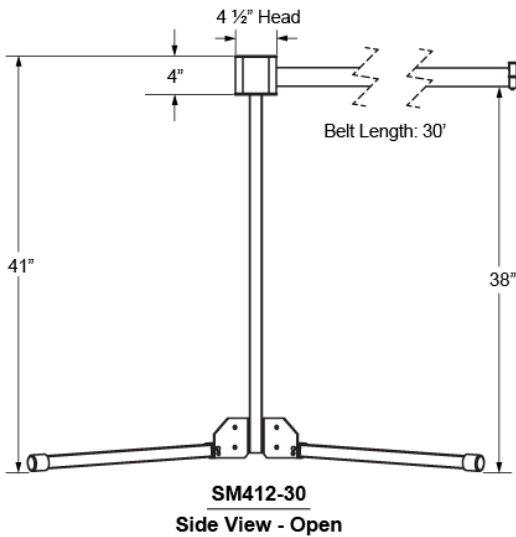

30' Stand Mount Retracta-Belt®

Featured Product: SM412-30

A rugged and portable solution for long span applications.

The Stand Mount 412 (SM412-30) is the only product on the market with a 30' belt span that can be easily carried from location to location. The heavy-gauge aluminum stand is built tough to withstand the harshest abuse, yet at only 15 lbs. it's still light enough for easy lifting. The folding legs allow for compact storage into an 8"x9" space, and spread to provide maximum stability on rocky or uneven terrain.

Long Span Retracta-Belt®

- ▶ **Belt extends to 30 feet:** to easily cordon off large areas quickly

Features

- ▶ **Outdoor-rated, heavy-duty product**
- ▶ **High-impact polycarbonate head:** greatly increases durability
- ▶ **Patent pending braking system:** creates the safest product on the market
- ▶ **Easy to transport and store:** folds in an 8"x9" area when not in use
- ▶ **Heavy-gauge aluminum stand:** very sturdy yet light enough for mobility
- ▶ **Adjustable legs:** can be used on uneven surfaces

Post Finishes & Belt Options for 30' Stand Mount Retractable-Belt®

Specs

Stand Material	Aluminum & Steel (Powder Coated)
Base Dimension (Open)	28" x 44"
Base Dimension (Closed)	8-1/4" x 8-1/2"
Post Diameter	1-1/4" Square Tube w/ 4-1/2" Head
Overall Stand Height	41" (Includes Head)
Overall Weight	15 lbs.

Overall Weight: 15 lbs.

Model #	Head	Stand
SM412-30YW	Yellow	Yellow Aluminum

Stock Finishes

Standard Belt Options

- BK - Black
- GR - Grey
- WH - White
- BN - Brown
- MN - Maroon
- RD - Red
- OR - Orange
- YW - Yellow
- GN - Green
- DG - Dark Green
- LB - Light Blue
- BL - Blue
- DB - Dark Blue
- PL - Purple
- FY - Fluorescent Yellow
- FO - Fluorescent Orange
- BW - Black/White Stripe