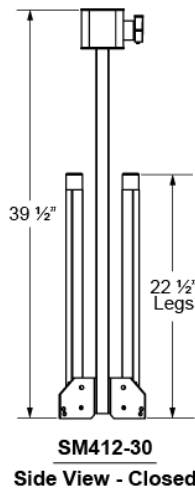

30' Stand Mount Retracta-Belt®

Featured Product: SM412-30

A rugged and portable solution for long span applications.

The Stand Mount 412 (SM412-30) is the only product on the market with a 30' belt span that can be easily carried from location to location. The heavy-gauge aluminum stand is built tough to withstand the harshest abuse, yet at only 15 lbs. it's still light enough for easy lifting. The folding legs allow for compact storage into an 8"x9" space, and spread to provide maximum stability on rocky or uneven terrain.

Long Span Retracta-Belt®

- ▶ **Belt extends to 30 feet:** to easily cordon off large areas quickly

Features

- ▶ **Outdoor-rated, heavy-duty product**
- ▶ **High-impact polycarbonate head:** greatly increases durability
- ▶ **Patent pending braking system:** creates the safest product on the market
- ▶ **Easy to transport and store:** folds in an 8"x9" area when not in use
- ▶ **Heavy-gauge aluminum stand:** very sturdy yet light enough for mobility
- ▶ **Adjustable legs:** can be used on uneven surfaces

Post Finishes & Belt Options for 30' Stand Mount Retractable-Belt®

Specs

Stand Material	Aluminum & Steel (Powder Coated)
Base Dimension (Open)	28" x 44"
Base Dimension (Closed)	8-1/4" x 8-1/2"
Post Diameter	1-1/4" Square Tube w/ 4-1/2" Head
Overall Stand Height	41" (Includes Head)
Overall Weight	15 lbs.

Overall Weight: 15 lbs.

Model #	Head	Stand
SM412-30YW	Yellow	Yellow Aluminum

Stock Finishes

Standard Belt Options

- BK - Black
- GR - Grey
- WH - White
- BN - Brown
- MN - Maroon
- RD - Red
- OR - Orange
- YW - Yellow
- GN - Green
- DG - Dark Green
- LB - Light Blue
- BL - Blue
- DB - Dark Blue
- PL - Purple
- FY - Fluorescent Yellow
- FO - Fluorescent Orange
- BW - Black/White Stripe