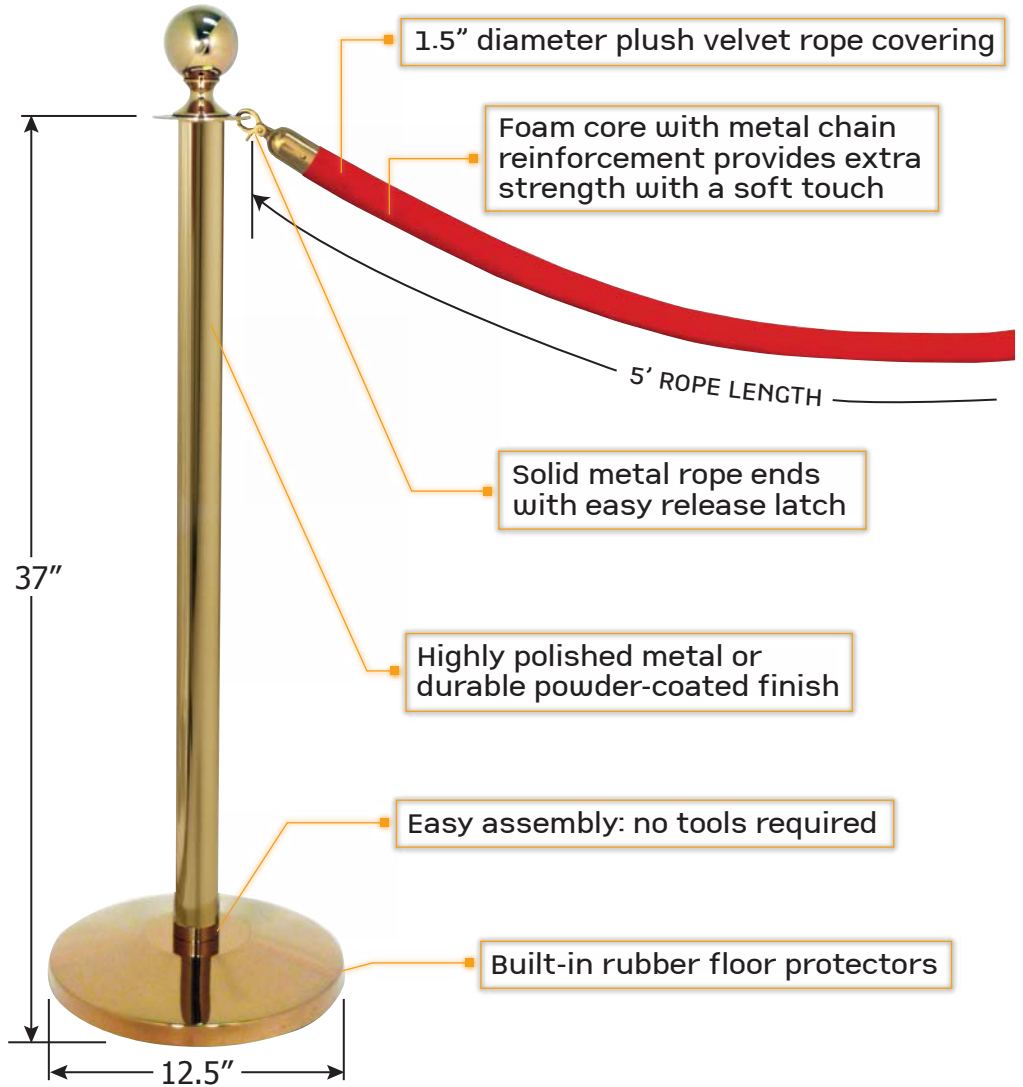

The savings don't stop there. Each package includes two posts and one rope shipped knocked down so that you save even more on shipping costs. The assembly is easy too. Simply place the base weight on the floor and screw in the post. No tools required, assembles in seconds.

These posts are in stock and ready to ship the same day.

Same Day Shipping

PACKAGES AVAILABLE

MajesticLine: MLUT-PSRD

(2) Polished Stainless Steel Posts with Urn Top
(1) 5' Red Rope

MajesticLine: MLFT-MBBK

(2) Matte Black Posts with Flat Top
(1) 5' Black Rope

MajesticLine: MLBT-PBRD

(2) Polished Brass Finish Posts with Ball Top*
(1) 5' Red Rope
*Titanium coating over stainless steel

Durable universal ring
solid metal ring has smooth edges for customer safety.

Foam core rope with metal chain
provides extra strength with a soft touch.

Easy Assembly
no tools,
assembles in seconds.

Knocked down shipping
saves over 50% on shipping charges.