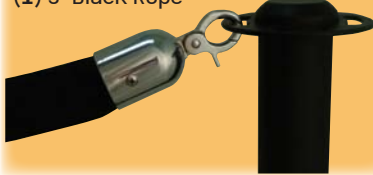

These posts are in stock and ready to ship the same day.

Same Day Shipping

PACKAGES AVAILABLE

MajesticLine: MLUT-PSRD

(2) Polished Stainless Steel Posts with Urn Top
(1) 5' Red Rope

MajesticLine: MLFT-MBBK

(2) Matte Black Posts with Flat Top
(1) 5' Black Rope

MajesticLine: MLBT-PBRD

(2) Polished Brass Finish Posts with Ball Top*
(1) 5' Red Rope
*Titanium coating over stainless steel

Durable universal ring
solid metal ring has smooth edges for customer safety.

Foam core rope with metal chain
provides extra strength with a soft touch.

Easy Assembly
no tools,
assembles in seconds.

Knocked down shipping
saves over 50% on shipping charges.