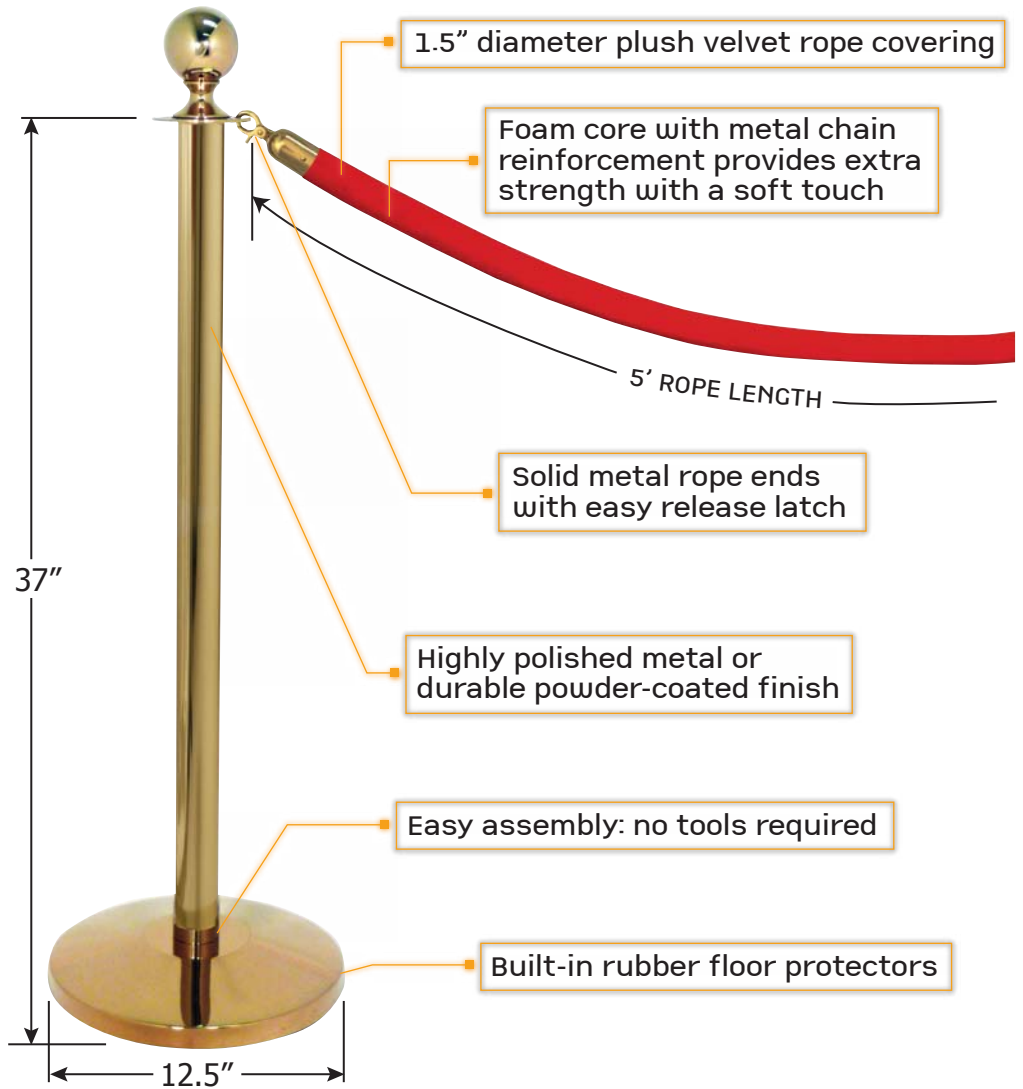

The savings don't stop there. Each package includes two posts and one rope shipped knocked down so that you save even more on shipping costs. The assembly is easy too. Simply place the base weight on the floor and screw in the post. No tools required, assembles in seconds.

These posts are in stock and ready to ship the same day.

Same Day Shipping

PACKAGES AVAILABLE

MajesticLine: MLUT-PSRD

(2) Polished Stainless Steel Posts with Urn Top
(1) 5' Red Rope

MajesticLine: MLFT-MBBK

(2) Matte Black Posts with Flat Top
(1) 5' Black Rope

MajesticLine: MLBT-PBRD

(2) Polished Brass Finish Posts with Ball Top*
(1) 5' Red Rope

*Titanium coating over stainless steel

Durable universal ring
solid metal ring has smooth edges for customer safety.

Foam core rope with metal chain
provides extra strength with a soft touch.

Easy Assembly
no tools,
assembles in seconds.

Knocked down shipping
saves over 50% on shipping charges.